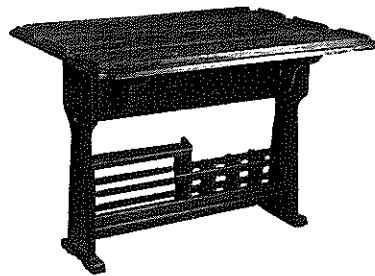

PARTS CATALOGUE

GRAND
BANKS

American Marine (S) Pte. Ltd.

"KNOWN THROUGHOUT THE WORLD FOR QUALITY CRAFTSMANSHIP"

Table of Contents

	PAGE		PAGE
Accoustical Tiles	16	Lifting Rings	6
Barrel Bolts	9	Light Switches	11
Battery Boxes	15	Locksets	10
Battery Switch	11	Louvres	1
Bilge Pumps	14	Main Strut	3
Bowsprit Rollers	8	Mast Lights	12
Bow/Stern Light Shields	6	Mounting Brackets	5
Bollard	7	Nameboard	2
Cabin Lamps	12	Navigation Lights	13
Cable Connectors	11	Navigation Light Boards	2
Chain Pipes	7	Oil Cooler	3
Chain Stoppers	8	Parquet Panel	16
Chairs	2	Pennant	16
Chocks	7	Plastic Furniture Fittings	9
Circuit Breakers	11	Propeller	3
Cleats	7	Pulpit	8
Combination Strainer and Sea-Cox	4	Quadrant	5
Control	15	Railgate Hinge and Latch	6
Cutless Bearings	4	Rudder Collar	7
Deck Plate Key	7	Rudder Blades	3
Deck Moulding	16	Sea-Cox	4
Diesel Deck Pipes	7	Sealers	16
Door Fastener	7	Shackles	6
Door Hooks	9	Sheave Brackets	5
Deck Plates	6	Shore Connectors	12
Electrical Outlets	11	Shower Valves	16
Engine Mounts	5	Sleeves for Shaft-Log	4
Exhaust Blowers	13	Spreader Light	12
F/G Clamps/Covers	15	Starter Switches	11
F/G Connectors	15	Steering Wheels	1
Fastener for Cushions	15	Step Plates	6
Fastener for Hatch	9	Strainers	7
Faucets	16	Stuffing Boxes	7
Fender Holder	16	Table Stand	9
Flag Poles	2	Tail Pieces	4
Flag Pole Holders	8	Teak Scrolls/Fish Rod Holders	1
Float Switches	14	Thru-Hull Fittings	4
Fresh Water Pumps	13	Tiller Arms	5
Fuel Filters/Fuel Manifold	5	Timbles	6
Gauges	12	Towel Rails	1
Hand Shower	16	Toilet	15
Helmsman Seat	1	Turnbuckles	6
Hinges	9	Varnishes	16
Horn	14	Water Deck Pipes	7
Icebox Hardwares	10	Window Channels	15
Instruments	13	Windshield Adjusters	10
Intermediate Struts	3	Wipers	14
Keyblanks	10	Yacht Tables	1
Ladder	2	Zinc Anodes/Zinc Pencils	3
Lamps	12		